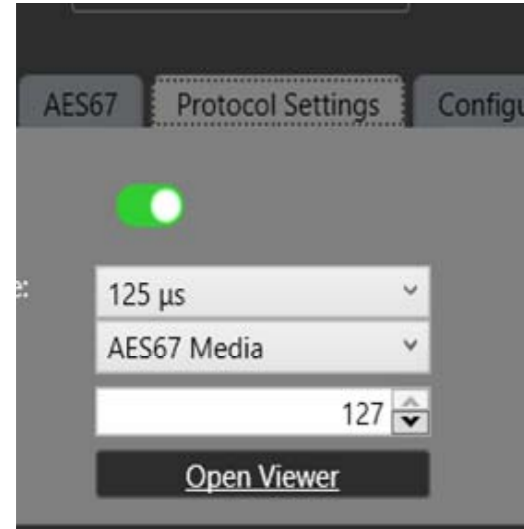

A
B
C
D
E
F

Video swither settings:

```
#
vlan 10
 igmp snooping enable
 igmp snooping version 3
 igmp snooping prompt-leave
 igmp snooping ssm-policy acl-name ptpmulticastgroup
 igmp snooping ssm-mapping enable
 igmp snooping ssm-mapping 239.69.1.141 255.255.255.255 192.168.10.51
 igmp snooping explicit-tracking