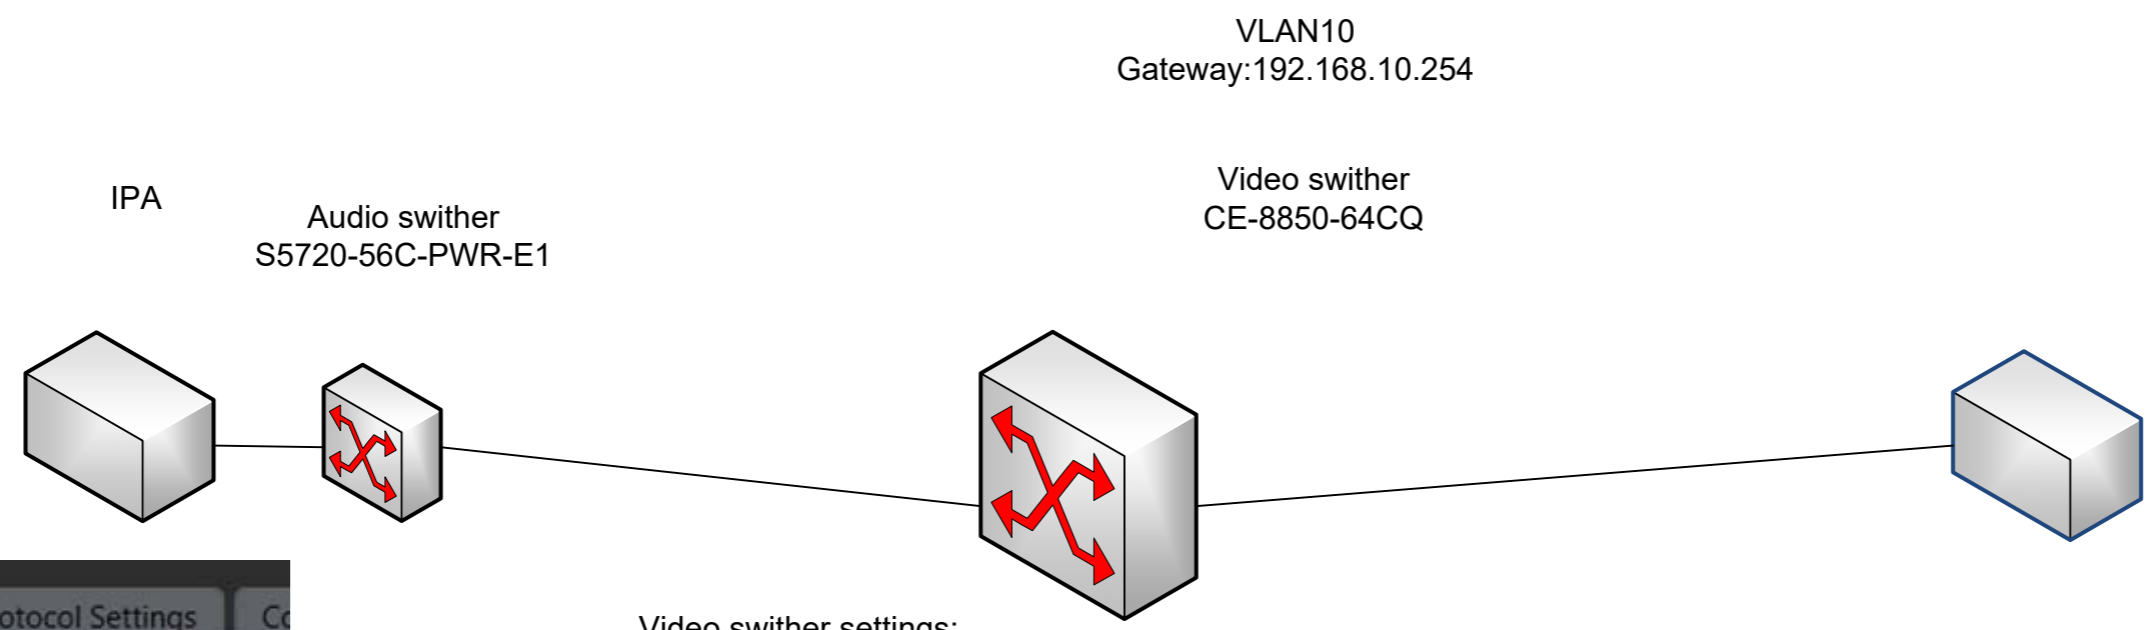

A
B
C
D
E
F

Video swither settings:

```
#
vlan 10
 igmp snooping enable
 igmp snooping version 3
 igmp snooping prompt-leave
 igmp snooping ssm-policy acl-name ptpmulticastgroup
 igmp snooping ssm-mapping enable
 igmp snooping ssm-mapping 239.69.1.141 255.255.255.255 192.168.10.51
 igmp snooping explicit-tracking

#
interface Ulanif10
 ip address 192.168.10.254 255.255.255.0
 pim sm
 igmp enable
 igmp version 3
 igmp prompt-leave
 igmp ssm-mapping enable
 dhcp select relay
 dhcp relay binding server ip 192.168.90.200

#
igmp
 ssm-mapping 239.69.1.141 255.255.255.255 192.168.10.51
```

```
v=0
o=SONY 1567654517 1568702387 IN IP4 192.168.10.51
s=NXLK-IP50Y-1 0050300 IP50-1-A1
t=0 0
i=B
m=audio 5004 RTP/AVP 97
c=IN IP4 239.69.1.141/64
a=clock-domain:PTPv2 127
a=ts-refclk:ptp=IEEE1588-2008:08-00-11-ff-fe-21-d1-d3:127
a=mediaclk:direct=0
a=source-filter: incl IN IP4 239.69.1.141 192.168.10.51
a=rtpmap:97 L24/48000/4
a=framecount:6
a=ptime:0.125
```

KEY CODE	
VIOLET	- CAT5 / AUDIO
BLUE	- ENCORE PARTY LINE
BROWN	- ETHERNET
PINK	- E1 CABLING
GREEN	- CUSTOM CABLING
ORANGE	- TELCO CABLING
RED	- FIBRE CABLING

A3 NOT TO SCALE

3rd ANGLE

This drawing/specification is the property of HME Clear-Com LTD and may not be reproduced or disclosed to a third party in any form without the written permission of the company