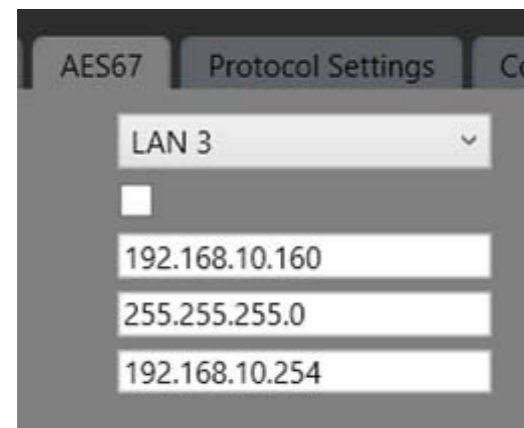

A
B
C
D
E
F

Video swither settings:

```
#
vlan 10
 igmp snooping enable
 igmp snooping version 3
 igmp snooping prompt-leave
 igmp snooping ssm-policy acl-name ptpmulticastgroup
 igmp snooping ssm-mapping enable
 igmp snooping ssm-mapping 239.69.1.141 255.255.255.255 192.168.10.51
 igmp snooping explicit-tracking

#
interface Ulanif10
 ip address 192.168.10.254 255.255.255.0
 pim sm
 igmp enable
 igmp version 3
 igmp prompt-leave
 igmp ssm-mapping enable
 dhcp select relay
 dhcp relay binding server ip 192.168.90.200

#
igmp
 ssm-mapping 239.69.1.141 255.255.255.255 192.168.10.51
```

```
v=0
o=SONY 1567654517 1568702387 IN IP4 192.168.10.51
s=NXLK-IP50Y-1 0050300 IP50-1-A1
t=0 0
i=B
m=audio 5004 RTP/AVP 97
c=IN IP4 239.69.1.141/64
a=clock-domain:PTPv2 127
a=ts-refclk:ptp=IEEE1588-2008:08-00-11-ff-fe-21-d1-d3:127
a=mediaclk:direct=0
a=source-filter: incl IN IP4 239.69.1.141 192.168.10.51
a=rtpmap:97 L24/48000/4
a=framecount:6
a=ptime:0.125
```