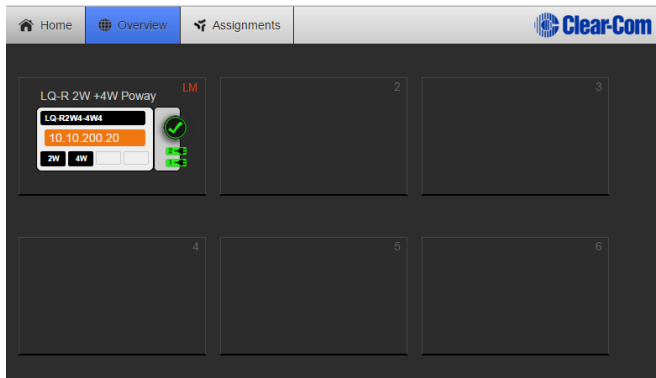

Hostname: **hx-demo.clearcom.com**
Username: CC-Demo
Password: demo

← WORLD | POWAY →

lq-demo.clearcom.com

Link-Master

Connect your LQ device to the externally reachable Link-Master:
lq-demo.clearcom.com

IVC-32: hx-demo.clearcom.com

Eclipse HX

Browser access to Poway LQ Management Interface (CCM)

Username: admin
Password: admin

IVC-32

Hostname: hx-demo.clearcom.com
27 ports available for Agent-IC

EMADI-64

5 ports of digital audio sourced from a MADI playback device