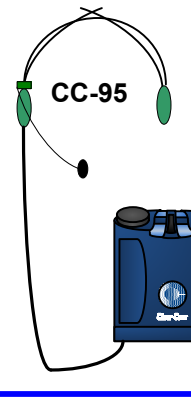

2-way
radio

TW-47

CC-95

CS-702
Main
Station

A

B

A

CC-95

CC-95

RS-602
PL BP
x2

YC-36
adapter

6-pin XLR
cable

3-pin XLR
cable

YC-36
adapter

CLEAR COM
Intercom Systems 

Portable System w/
2-way Radio