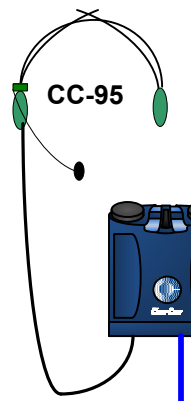

2-way
radio

TW-47

CC-95

CS-702
Main
Station

A

B

A

CC-95

CC-95

RS-602
PL BP
x2

YC-36
adapter

6-pin XLR
cable

3-pin XLR
cable

YC-36
adapter

CLEAR COM
Intercom Systems 

Portable System w/
2-way Radio