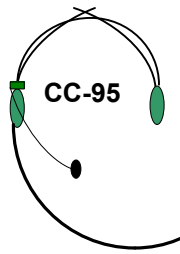

2-way
radio

TW-47

CC-95

CS-702
Main
Station

A

B

A

CC-95

CC-95

RS-602
PL BP
x2

YC-36
adapter

6-pin XLR
cable

3-pin XLR
cable

YC-36
adapter

CLEAR COM
Intercom Systems 

Portable System w/
2-way Radio